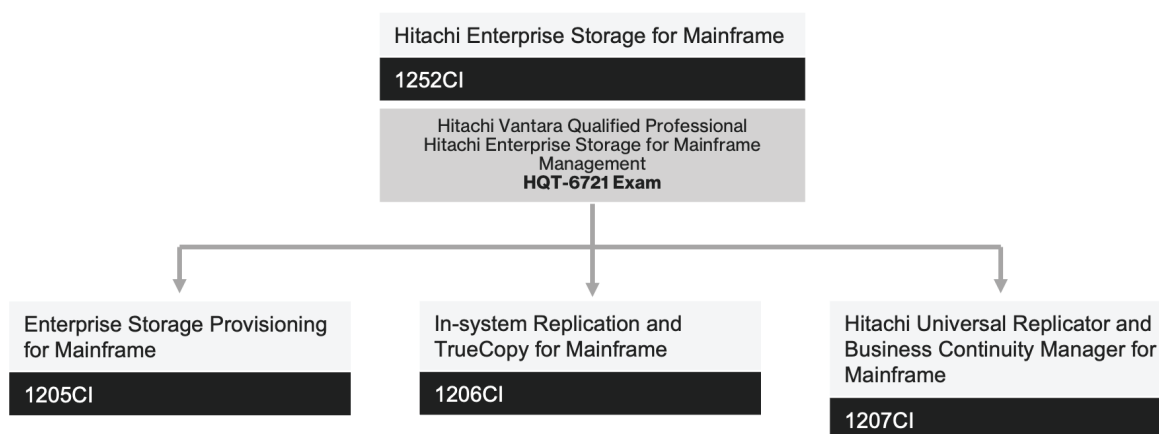

Block Storage Learning Path

Mainframe

Learn how to manage your Hitachi enterprise storage in a mainframe environment

The Mainframe learning path will help you acquire the skills you need to manage Hitachi VSP 5x00 Enterprise storage in a Mainframe environment, learning Provisioning, In-System replication and Remote replication.

Professional Level

Learning Paths are suggested courses to reach a goal. Individual paths may vary according to experience and requirements.

Hitachi Enterprise Storage for Mainframe

1252CI | 5-Day ILT/vILT

Learn the administration of the VSP 5000 series mainframe features, including the Logical Device (LDEV) concept, 3390-X emulations, Hitachi Dynamic Provisioning (HDP), and Parallel Access Volume (PAV). This course explains Hitachi Storage replication technologies for mainframe focusing on Hitachi ShadowImage (SI), Hitachi TrueCopy (TC), and Hitachi Universal Replicator (HUR). It offers detailed technical information on the

configuration and administration of Hitachi Business Continuity Manager (BCM).

This course prepares you for the [Hitachi Vantara Qualified Professional - Hitachi Enterprise Storage for Mainframe Management (HQT-6721) exam](#).*

Enterprise Storage Provisioning for Mainframe

1205CI | 2-Day ILT/vILT

This course focuses on the Hitachi Virtual Storage Platform (VSP) 5000 series used in mainframe environments. You will learn the

architecture and administration of the VSP 5000 series mainframe features, including:

- Mainframe LDEVs: Address schema, SSID, EAV (3390-A), SuperPAV, HDP, and HDT
- Storage Navigator provisioning operations
- External Virtualization (UVM) in a Mainframe environment

At the successful completion of this course, you will receive the [Enterprise Storage Provisioning for Mainframe digital badge](#).