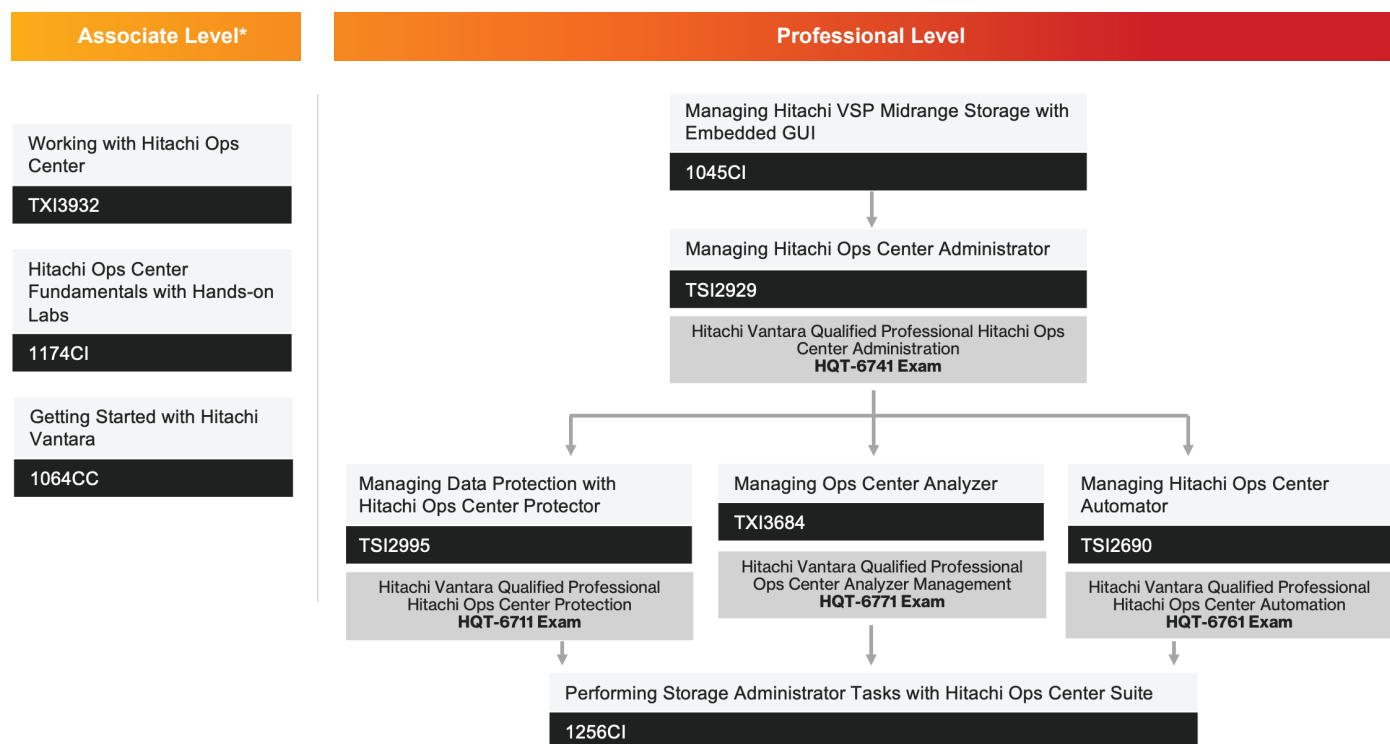

## Block Storage Learning Path

# Storage Administrator

## Optimize your storage with Hitachi Ops Center

The Storage Administrator learning path will help you acquire the skills you need to manage, automate, and troubleshoot storage from Hitachi Vantara.

Learning Paths are suggested courses to reach a goal. Individual paths may vary according to experience and requirements.  
 \* These courses prepare users for Professional Level courses.

### Managing Hitachi VSP Midrange Storage with Embedded GUI

1045CI | 1-Day ILT/VILT

Learn basic administration and provisioning tasks associated with Hitachi Virtual Storage Platform (VSP) midrange products using the embedded GUI management software. You will explore the embedded GUI dashboard features and learn to create and edit pools, volumes, servers and manage ports. Additionally, the course explains when to use the embedded management software and other options such as Hitachi Ops Center and command line interface.