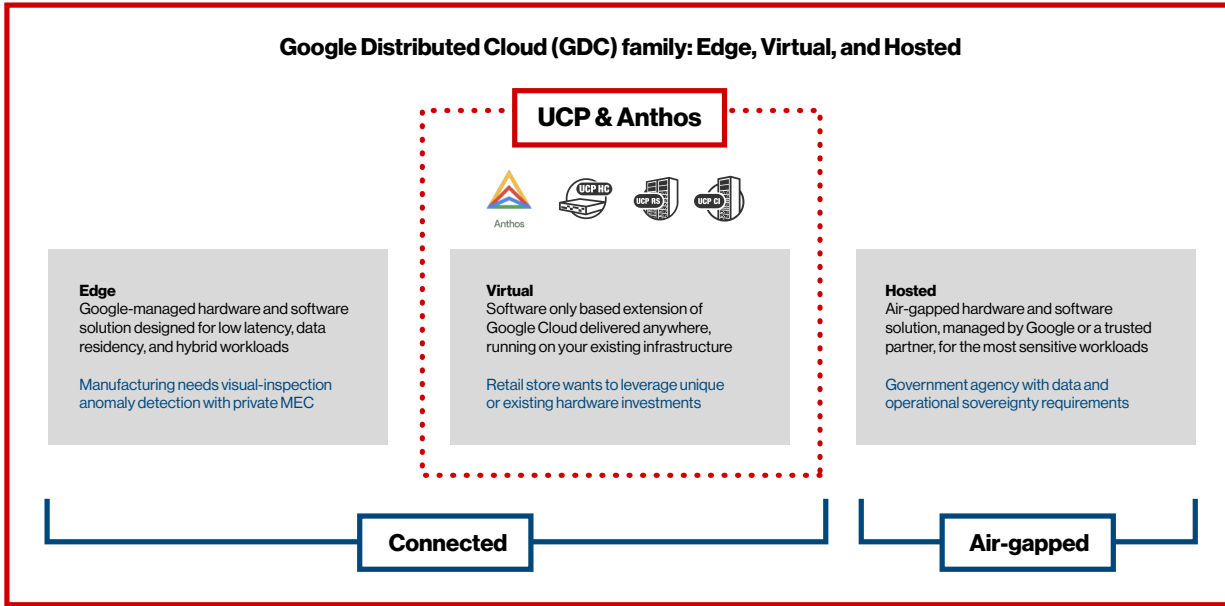

**Solution Components**

Hitachi Unified Compute Platform HC (UCP HC) is a turnkey appliance that integrates compute, storage, and virtualization for edge to core to cloud operations. This proven solution offers scalable, seamless, and simplified cloud infrastructure for enterprise and mid-market customers.

Hitachi Unified Compute Platform CI is a converged infrastructure solution for VMware vSphere with independently scalable compute and storage components, powered by Hitachi Virtual Storage Platform (VSP) and Hitachi Storage Plug-in for Containers (HSPC). It allows for flexible and dynamic scalability without overprovisioning.

Anthos

Anthos on-premises is part of Google's Distributed Cloud (GDC) family as GDC Virtual, bringing Google Cloud services to the edge and into your data centers. With Anthos Ready status, customers can select Hitachi UCP to deploy and manage Anthos on VMware vSphere and bare metal services.

Figure 1

Figure 2

As an Anthos Ready partner, Hitachi has profound expertise in Anthos architecture, features, and customer benefits. Hitachi is committed to working with Google to provide our customers with the latest and best Anthos on-premises solution (GDC Virtual). You can trust Hitachi for your Anthos on-prem deployment because: