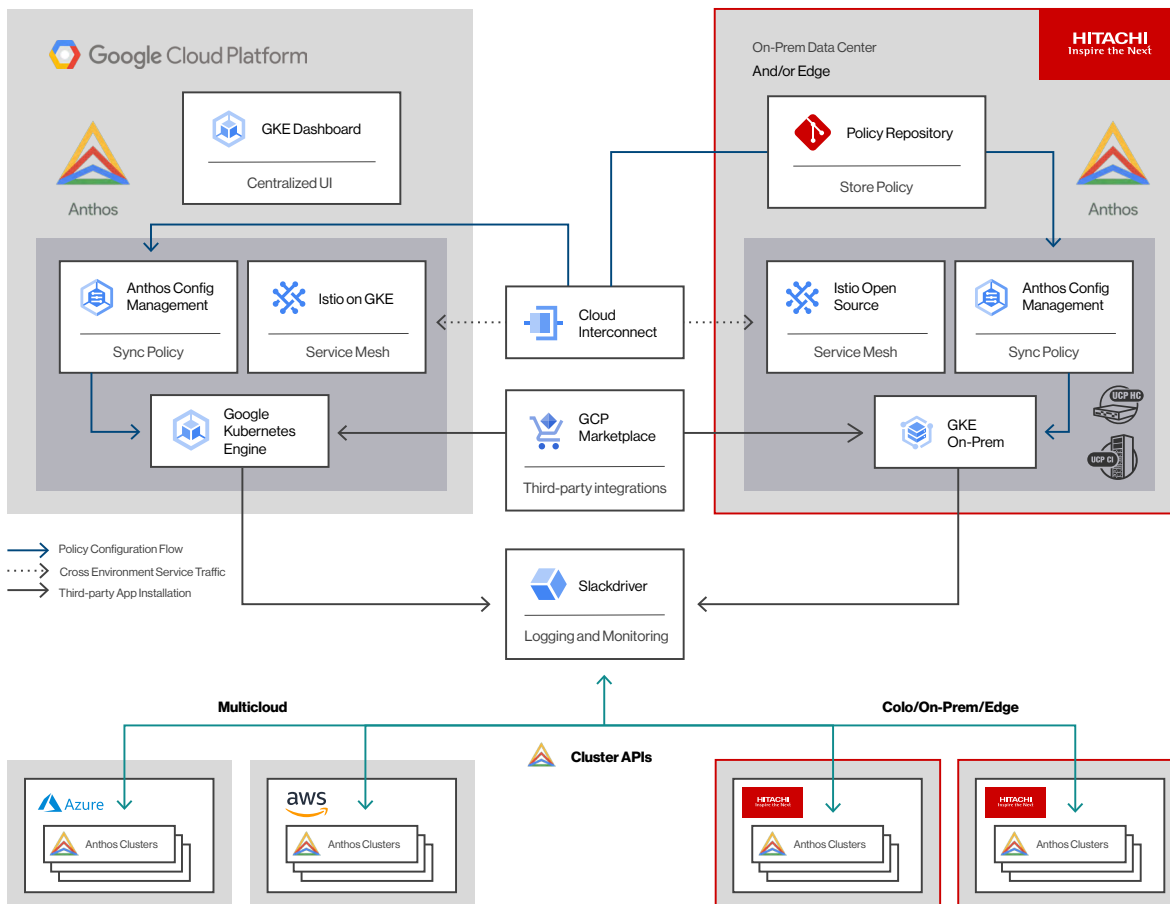

Enhanced security and compliance posture with fine-grained security policies and a holistic view of the entire infrastructure.

Clear paths for cloud and reverse migrations enabled by Anthos, empowering organizations to move their data and infrastructure with freedom.

**Solution Components**

Hitachi Unified Compute Platform HC (UCP HC) is a turnkey appliance that integrates compute, storage, and virtualization for edge to core to cloud operations. This proven solution offers scalable, seamless, and simplified cloud infrastructure for enterprise and mid-market customers.

Hitachi Unified Compute Platform CI is a converged infrastructure solution for VMware vSphere with independently scalable compute and storage components, powered by Hitachi Virtual Storage Platform (VSP) and Hitachi Storage Plug-in for Containers (HSPC). It allows for flexible and dynamic scalability without overprovisioning.

Anthos

Anthos on-premises is part of Google's Distributed Cloud (GDC) family as GDC Virtual, bringing Google Cloud services to the edge and into your data centers. With Anthos Ready status, customers can select Hitachi UCP to deploy and manage Anthos on VMware vSphere and bare metal services.